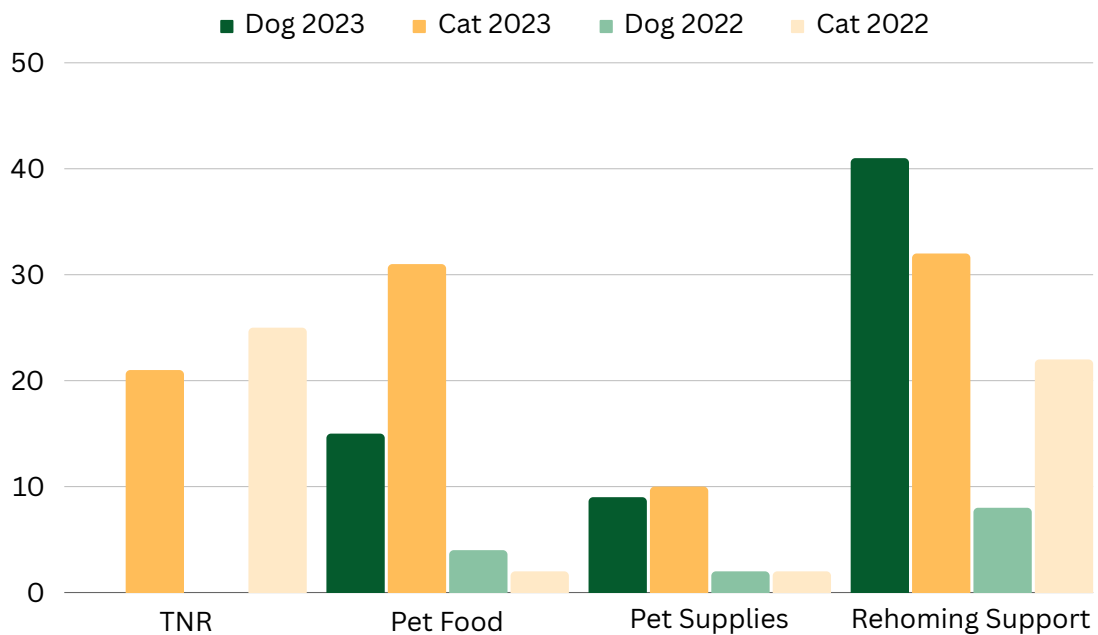

2023 Statistics

www.nfsaw.org

2023

Gross Intakes **+6.8%**

(Comparing 2023 to 2022)

Community Intakes **+40.9%**

(Comparing 2023 to 2022)

Live Outcomes **+2.8%**

(Comparing 2023 to 2022)

Community Services **+142.4%**

(Comparing 2023 to 2022)

www.nfsaw.org

**New Fairfield/Sherman Animal Welfare Society
223 State Route 37
New Fairfield, CT 06812**