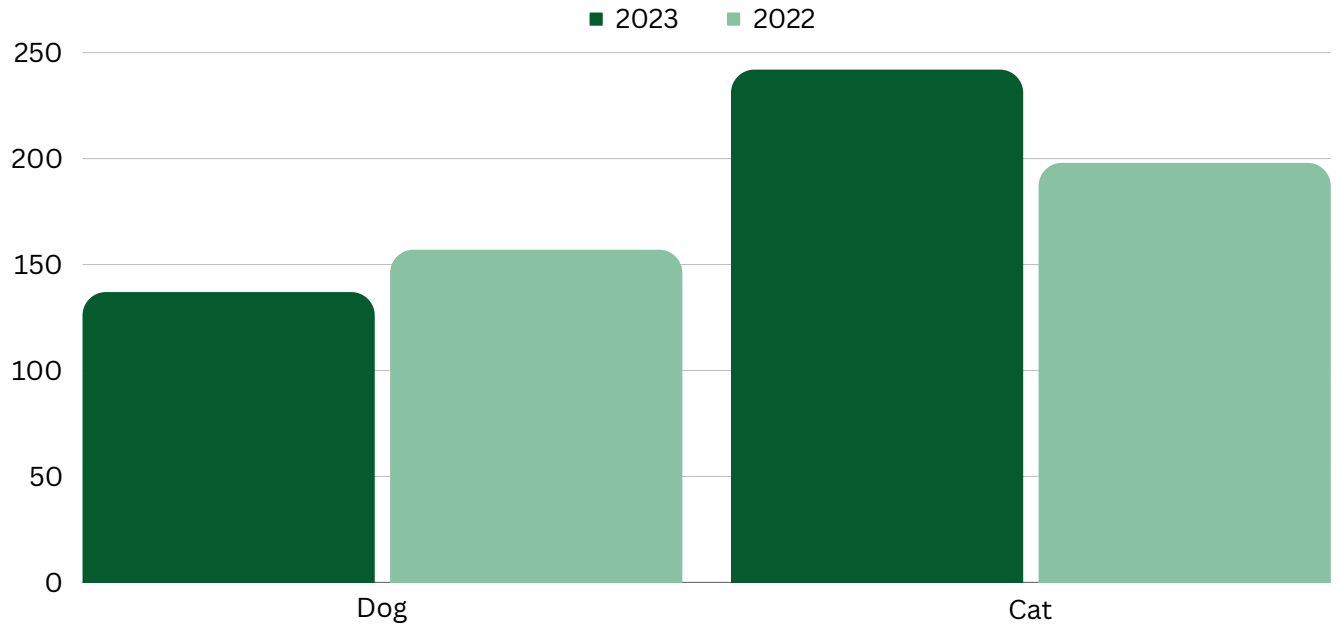

2023 Statistics

www.nfsaw.org

2023

Gross Intakes **+6.8%**

(Comparing 2023 to 2022)

Community Intakes **+40.9%**

(Comparing 2023 to 2022)

Live Outcomes **+2.8%**

(Comparing 2023 to 2022)

Community Services **+142.4%**

(Comparing 2023 to 2022)

www.nfsaw.org

**New Fairfield/Sherman Animal Welfare Society
223 State Route 37
New Fairfield, CT 06812**