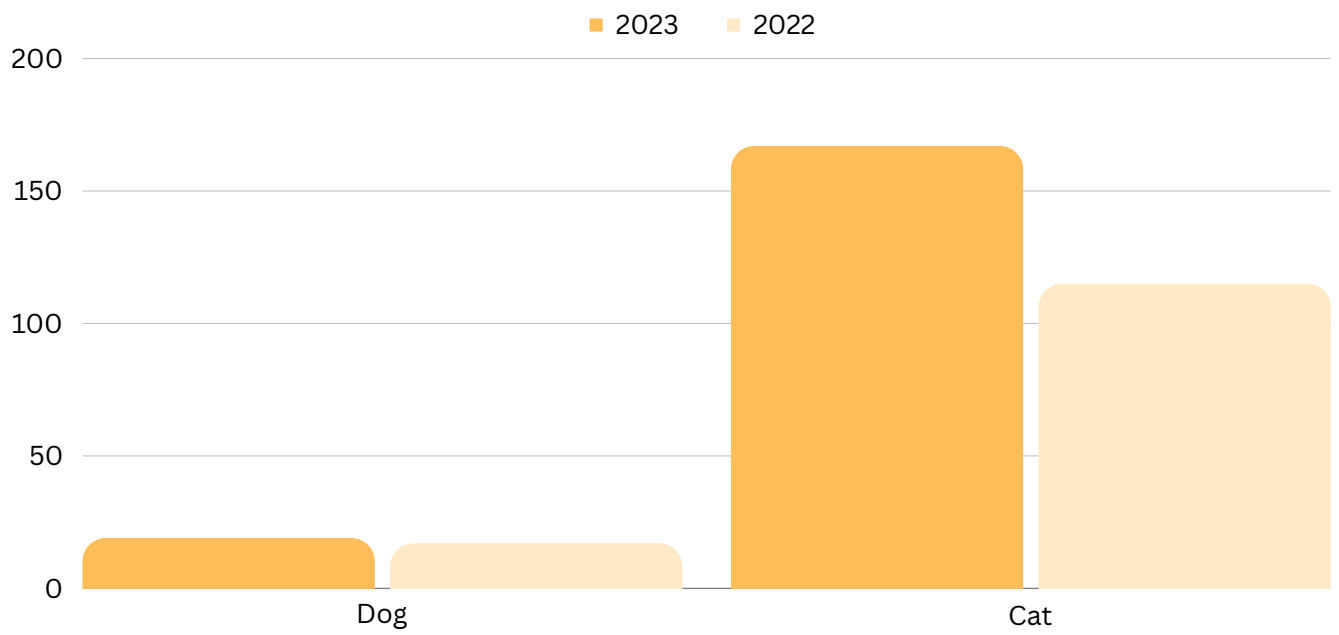

2023 Statistics

www.nfsaw.org

2023

Gross Intakes **+6.8%**

(Comparing 2023 to 2022)

Community Intakes **+40.9%**

(Comparing 2023 to 2022)

Live Outcomes **+2.8%**

(Comparing 2023 to 2022)

Community Services **+142.4%**

(Comparing 2023 to 2022)

www.nfsaw.org

**New Fairfield/Sherman Animal Welfare Society
223 State Route 37
New Fairfield, CT 06812**