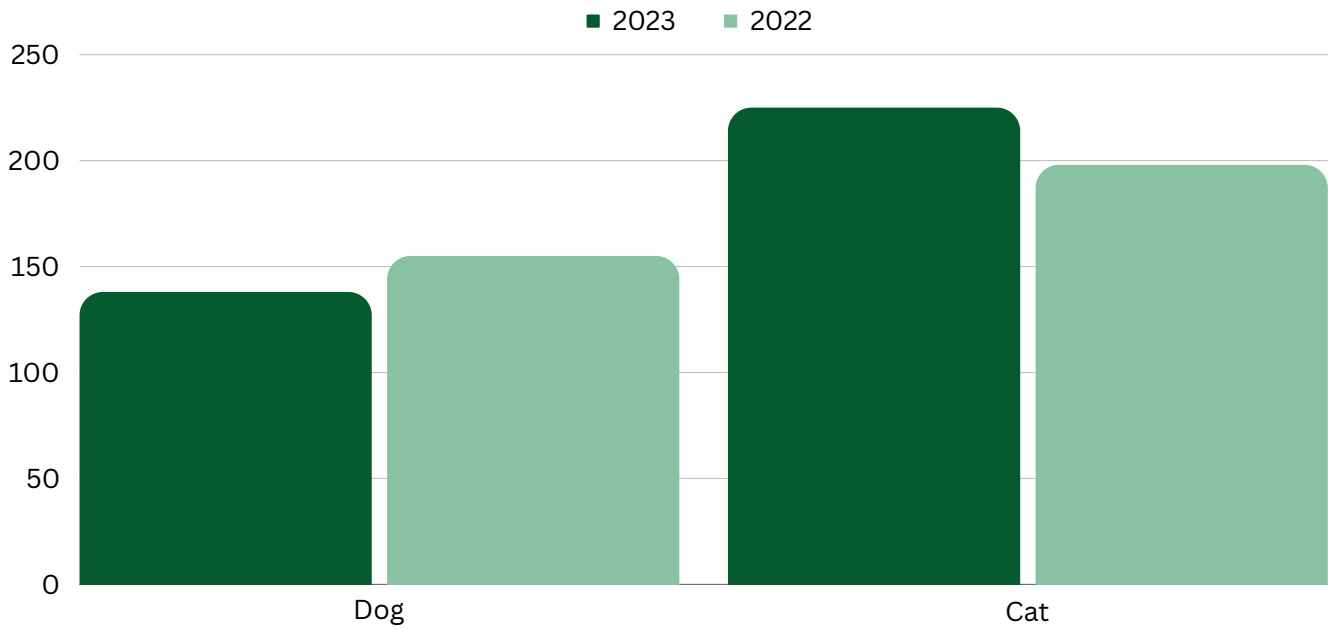

2023 Statistics

www.nfsaw.org

2023

Gross Intakes **+6.8%**

(Comparing 2023 to 2022)

Community Intakes **+40.9%**

(Comparing 2023 to 2022)

Live Outcomes **+2.8%**

(Comparing 2023 to 2022)

Community Services **+142.4%**

(Comparing 2023 to 2022)

www.nfsaw.org

**New Fairfield/Sherman Animal Welfare Society
223 State Route 37
New Fairfield, CT 06812**