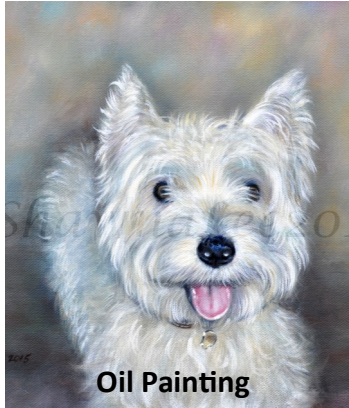

# Portraits by ShawnaLee

By hand in the timeless way! Graphite ~ Charcoal ~ Oil Paintings

Oil Painting

Graphite

Oil Painting

Charcoal with Soft Pastel

**10%**  
**to NFSAW**  
**with Mention!**